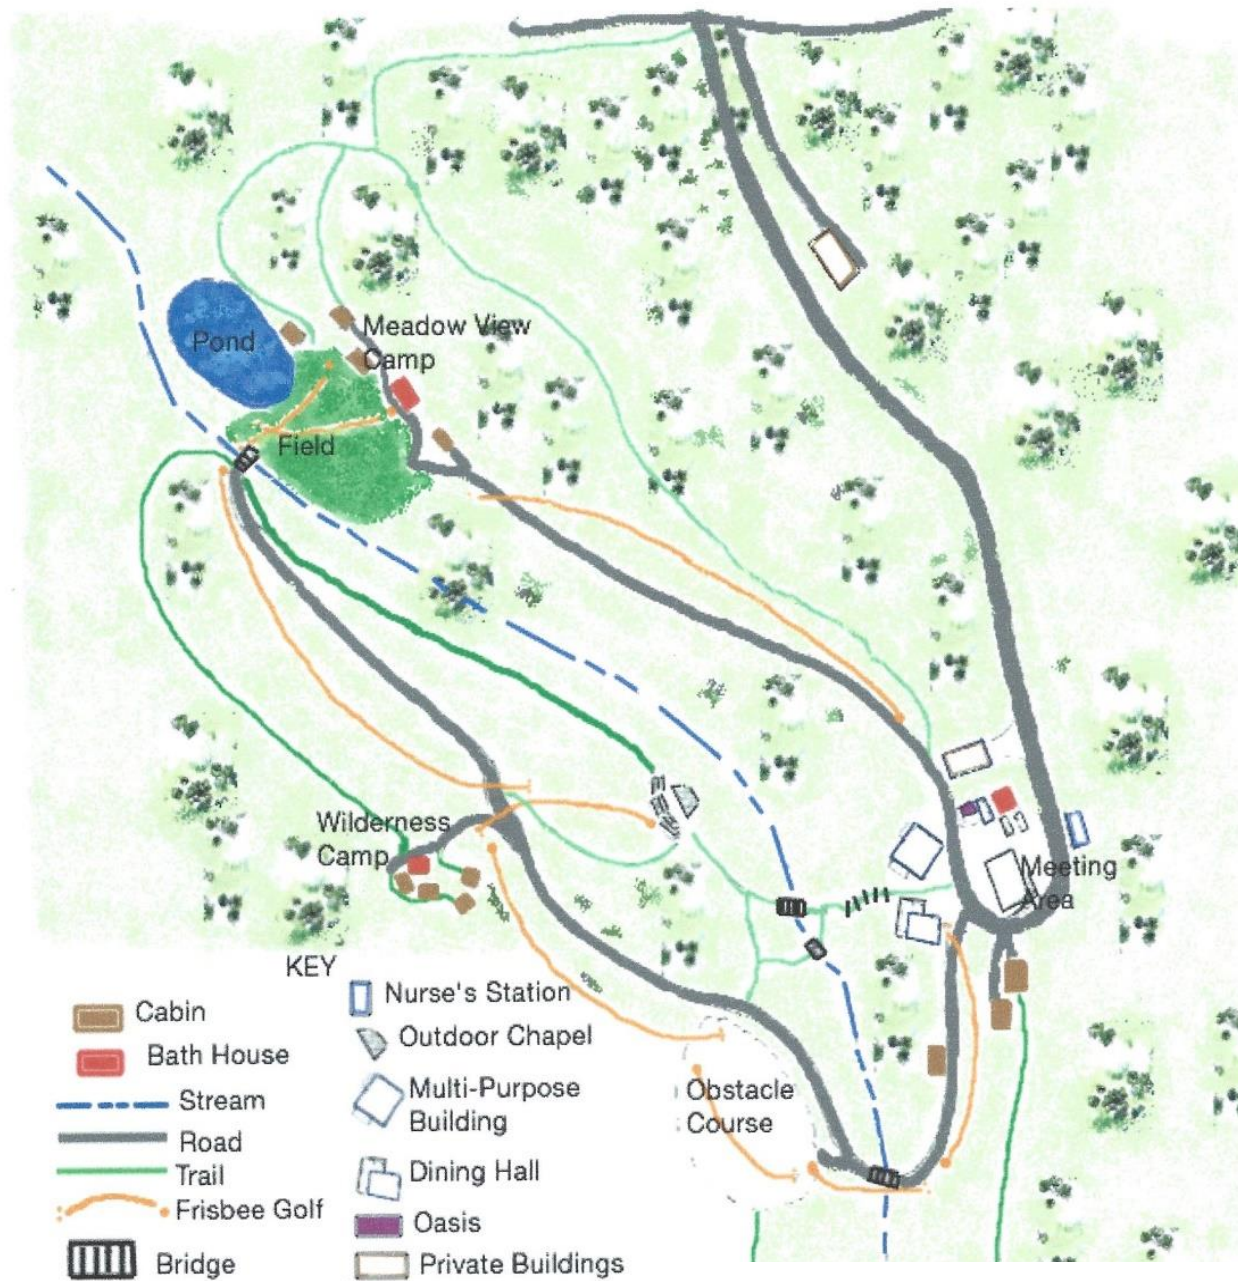

GOLDEN VALLEY CAMP

GOLDEN VALLEY CAMP

22500 Barone Rd. P.O. Box 84, Volcano, CA 95689
(209)296-4632